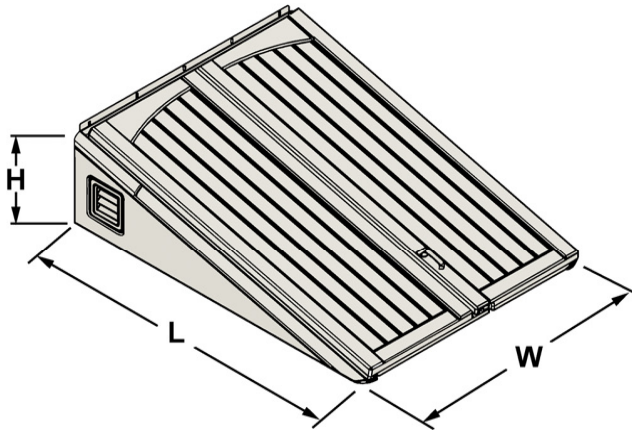

Ultra Series Basement Door Standard Sizes and Dimensions

A Clear Opening	
inches	cm
45	114.3

B Open Width Including Handle	
inches	cm
65	165.1

Ultra Series doors are only available in Size C at this time.

Size	Width				Length**		Height		Clear Opening			
	Covers Closed		Covers Open*						Length		Width	
	inches	cm	inches	cm	inches	cm	inches	cm	inches	cm	inches	cm
C	56	142.2	65	165.1	73	185.4	19.5	49.5	67	170.2	45	114.3