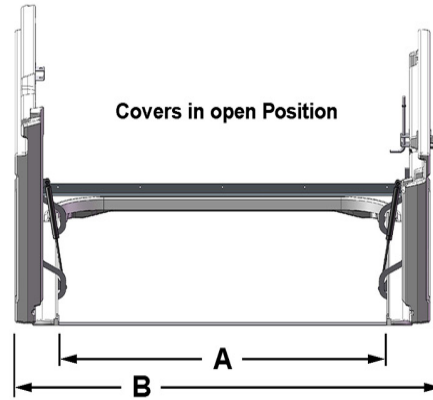

Ultra Series Basement Door Standard Sizes and Dimensions

A Clear Opening	
inches	cm
45	114.3

B Open Width Including Handle	
inches	cm
65	165.1

Ultra Series doors are only available in Size C at this time.

Size	Width				Length**		Height		Clear Opening			
	Covers Closed		Covers Open*						Length		Width	
	inches	cm	inches	cm	inches	cm	inches	cm	inches	cm	inches	cm
C	56	142.2	65	165.1	73	185.4	19.5	49.5	67	170.2	45	114.3