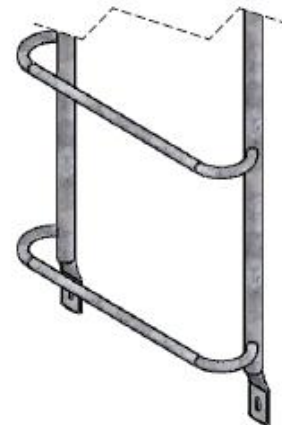

**Egress Ladders
Hooked Series**

LD-3: 41-5/8" Long

LD-4: 53-5/8" Long

LD-5: 65-5/8" Long

LD-6: 77-5/8" Long

LD-7: 89-5/8" Long

LD-8: 101-5/8" Long

**All rungs are 12" apart, 16"
wide and the uprights are 12"
apart**

DESCRIPTION:

Hooked Egress Ladder