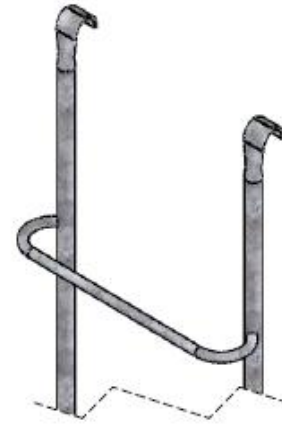

**Egress Ladders
Hooked Series**

LD-3: 41-5/8" Long

LD-4: 53-5/8" Long

LD-5: 65-5/8" Long

LD-6: 77-5/8" Long

LD-7: 89-5/8" Long

LD-8: 101-5/8" Long

**All rungs are 12" apart, 16"
wide and the uprights are 12"
apart**

DESCRIPTION:

Hooked Egress Ladder